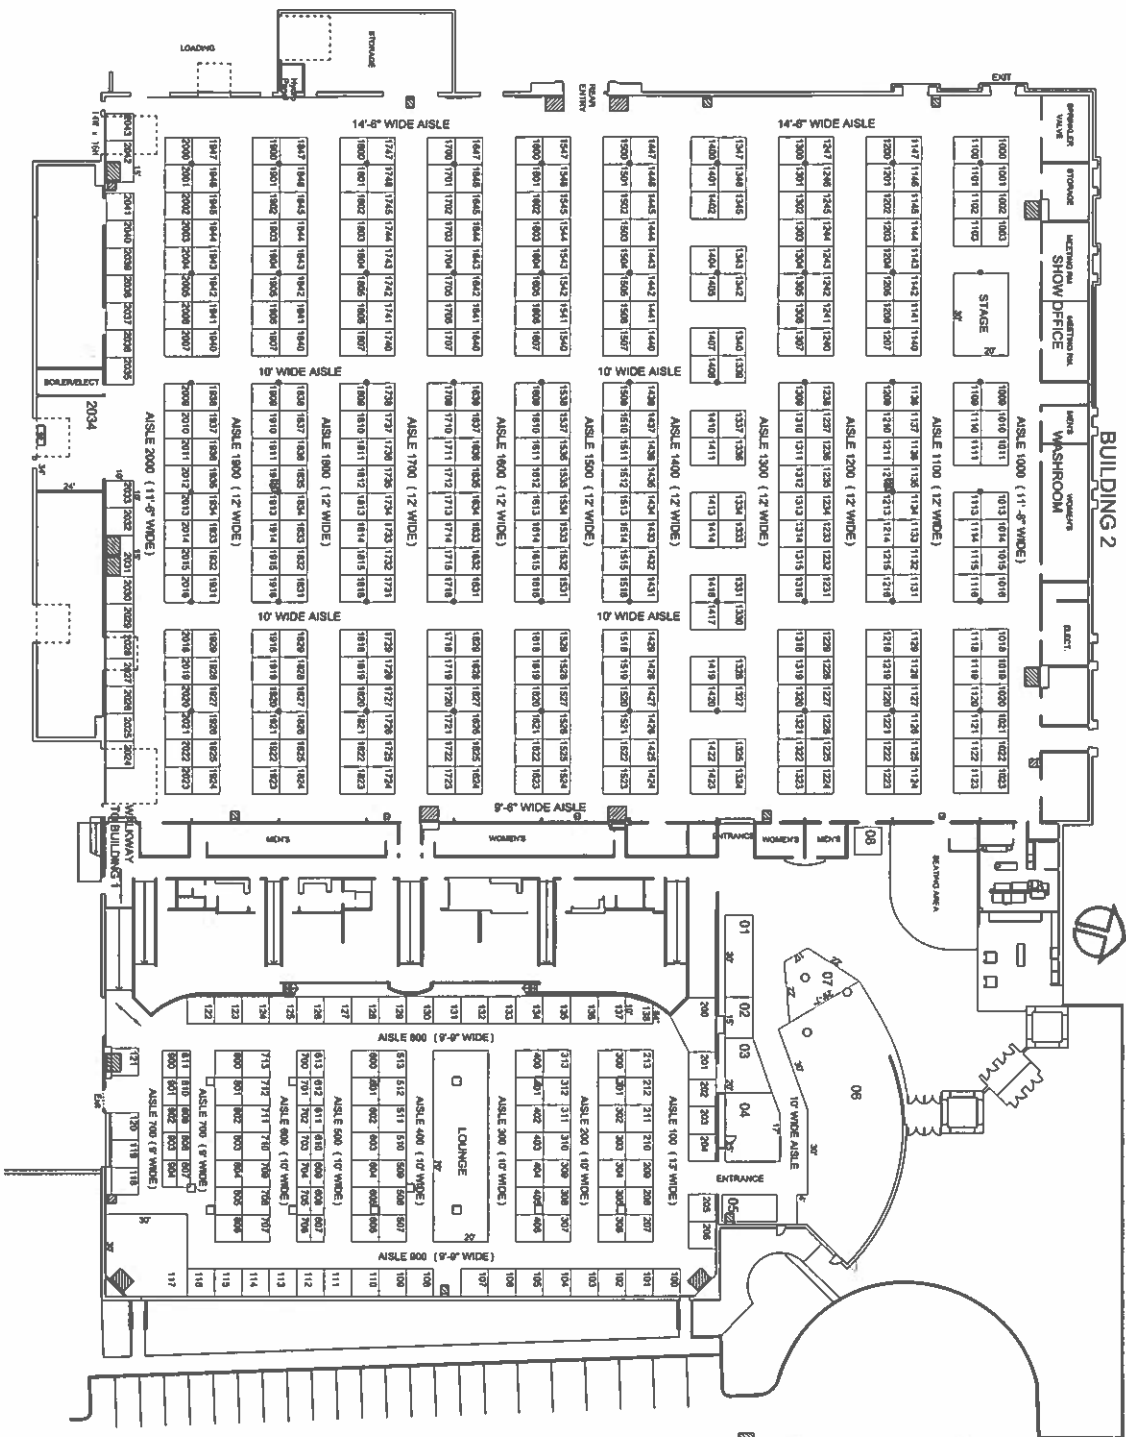

Lifestyle Home Show
January 25-27th, 2019
Western Fair District
Metroland Media Agriplex

- LEGEND:**
- FIRE HOSE CABINETS (CANNOT BE BLOCKED)
 - VENT (CANNOT BE BLOCKED WITH DRAPE OR HARD WALLS)
 - FLOOR PORT
 - BLDG COLLUM
 - GAS PORTS (GAS AVAILABLE WITHIN 20')
 - GAS PIPELINE